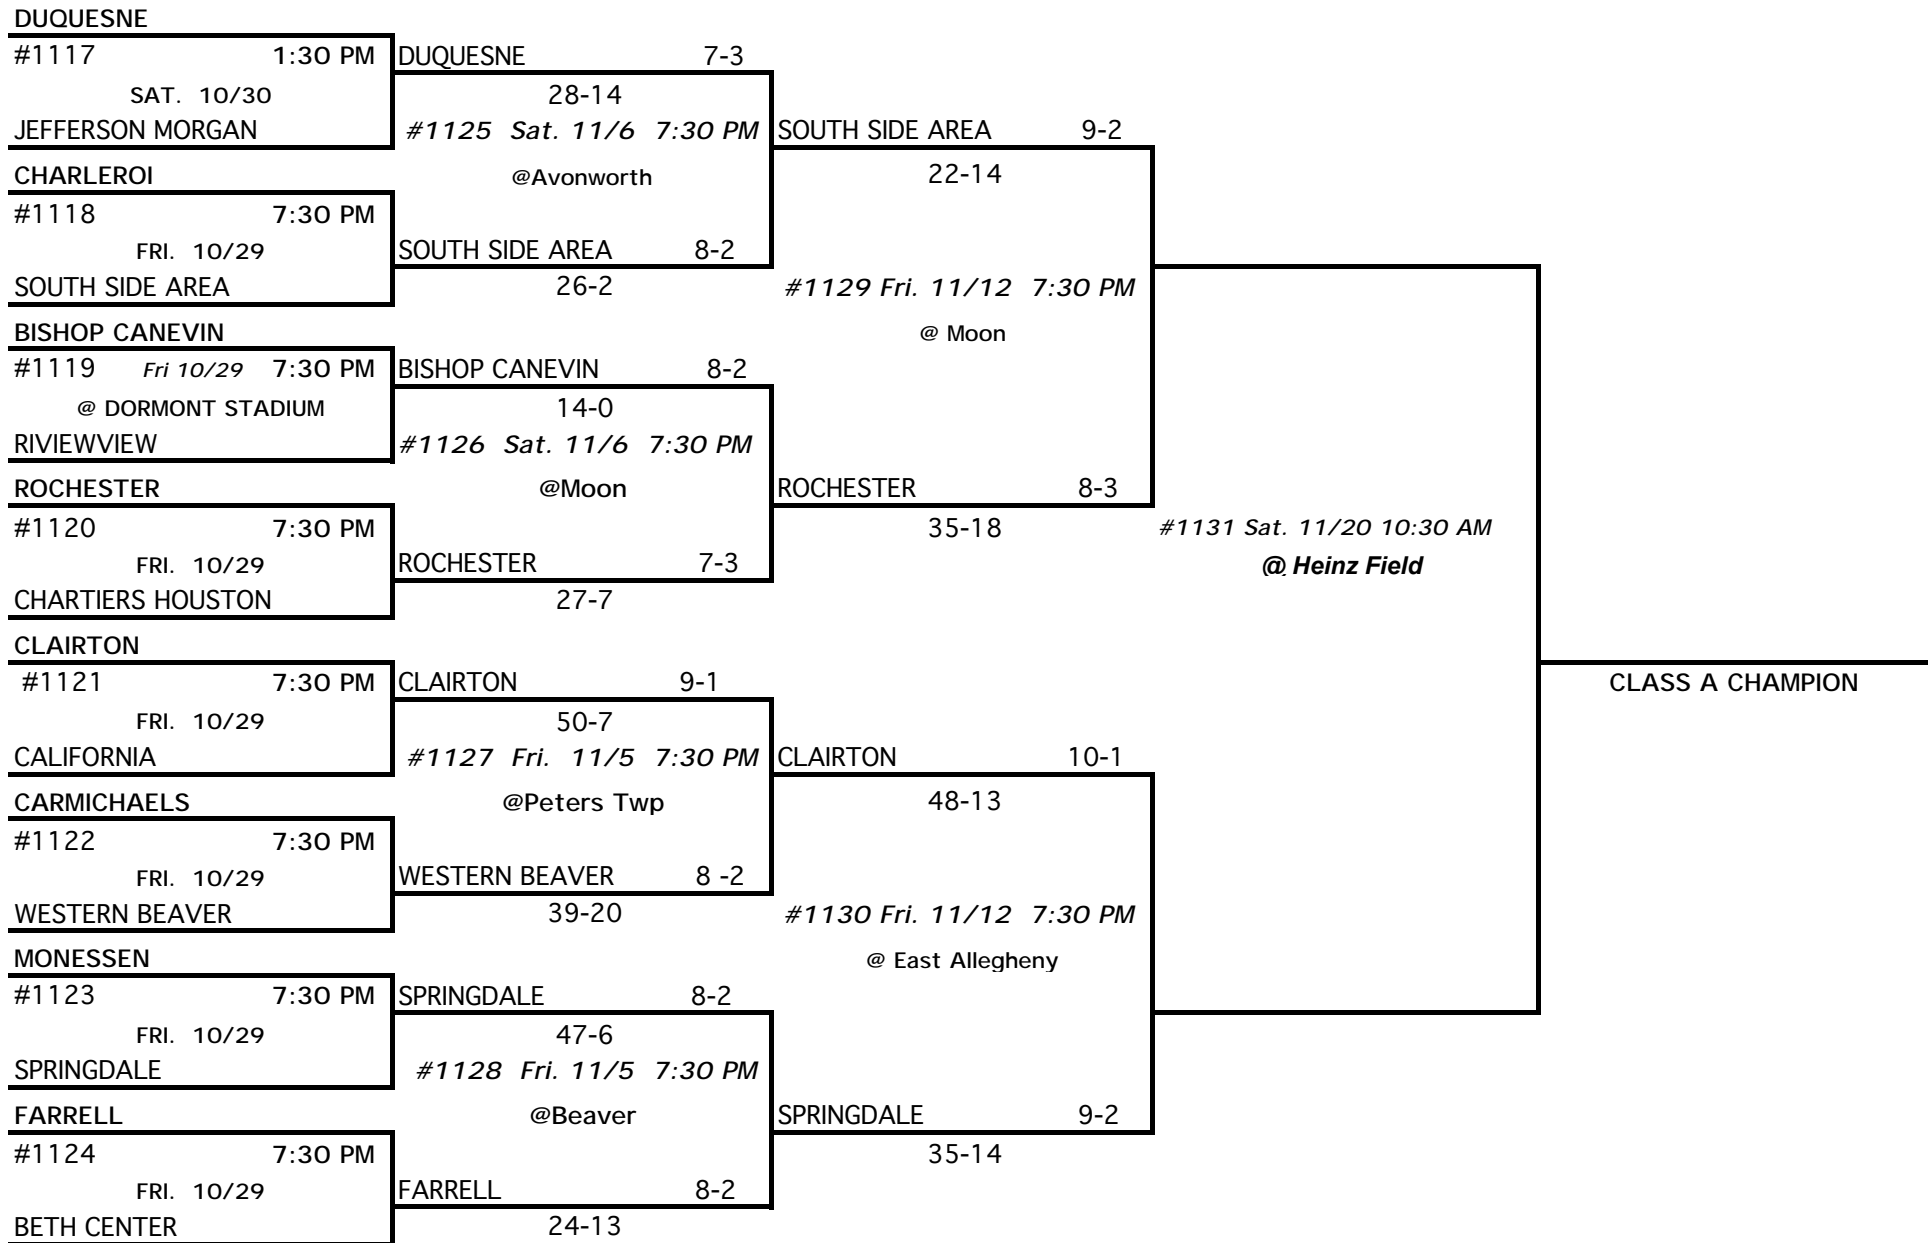

WPIAL McDONALDS CLASS A FOOTBALL CHAMPIONSHIP

Site & Home team top of the bracket unless otherwise noted.